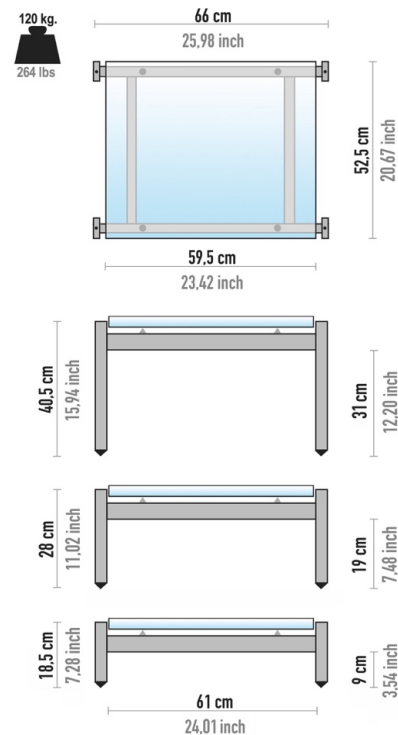

[[ISOsquare]] GLASS

18	black	Glass	IRN18V	
18	silver	Glass	IRS18V	1.374,00
28	black	Glass	IRN28V	
28	silver	Glass	IRS28V	1.374,00
40	black	Glass	IRN40V	
40	silver	Glass	IRS40V	1.374,00