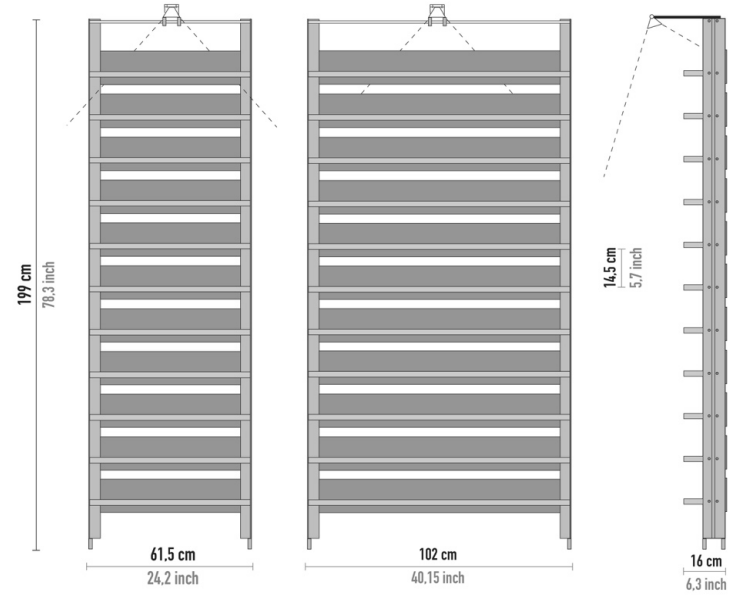

[GranCORO] 90 kg. 198 lbs

80,5	3	tempered glass	GOV963	2.200,00
80,5	4	tempered glass	GOV964	

MODEL

[CDVD]

[CDonly]

CDVD 8 shelves

	leg	wood	code	€ price
loading 280 dvd or 480 cd - dim. 61,5 x h 199 cm	silver	white oak	VD480R	
loading 280 dvd or 480 cd - dim. 61,5 x h 199 cm	silver	wengè	VD480W	2.359,00
loading 460 dvd or 800 cd - dim. 102 x h 199 cm	silver	white oak	VD800R	
loading 460 dvd or 800 cd - dim. 102 x h 199 cm	silver	wengè	VD800W	2.551,00
additional LED dimmable light with power supply			CDLDVD	280,00

CDonly 11 shelves

	leg	wood	code	€ price
loading 640 cd - dimension 61,5 x h 199 cm	silver	white oak	CD480R	
loading 640 cd - dimension 61,5 x h 199 cm	silver	wengè	CD480W	2.868,00
loading 1.100 cd - dimension 102 x h 199 cm	silver	white oak	CD110R	
loading 1.100 cd - dimension 102 x h 199 cm	silver	wengè	CD110W	3.131,00
additional LED dimmable light with power supply			CDLDVD	280,00