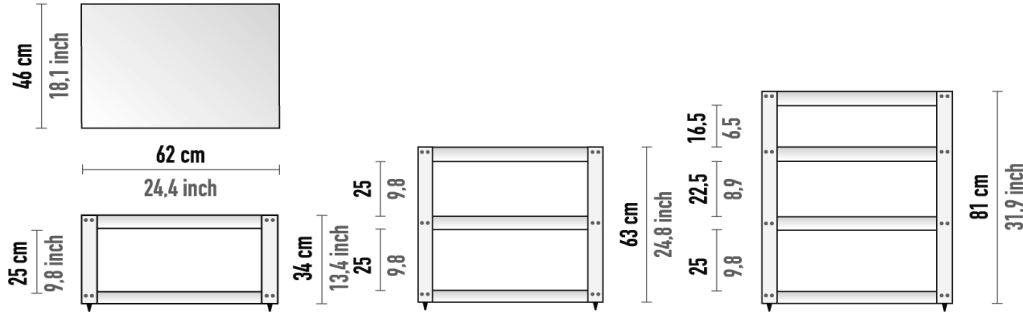

[[ISOsquare]] WOOD

h cm	colour	finish	code	€ each shelf price
18	black	Wengè chrome	IRN18W	
18	black	white oak chrome	IRN18R	
18	black	black chrome	IRN18N	
18	silver	Wengè chrome	IRS18W	
18	silver	white oak chrome	IRS18R	
18	silver	black chrome	IRS18N	1.455,00
28	black	Wengè chrome	IRN28W	
28	black	white oak chrome	IRN28R	
28	black	black chrome	IRN28N	
28	silver	Wengè chrome	IRS28W	
28	silver	white oak chrome	IRS28R	
28	silver	black chrome	IRS28N	1.455,00
40	black	Wengè chrome	IRN40W	
40	black	white oak chrome	IRN40R	
40	black	black chrome	IRN40N	
40	silver	Wengè chrome	IRS40W	
40	silver	white oak chrome	IRS40R	
40	silver	black chrome	IRS40N	1.455,00

[[ISOsquare]] GLASS

18	black	Glass	IRN18V	
18	silver	Glass	IRS18V	1.374,00
28	black	Glass	IRN28V	
28	silver	Glass	IRS28V	1.374,00
40	black	Glass	IRN40V	
40	silver	Glass	IRS40V	1.374,00

[Alica]

90 kg.
198 lbs