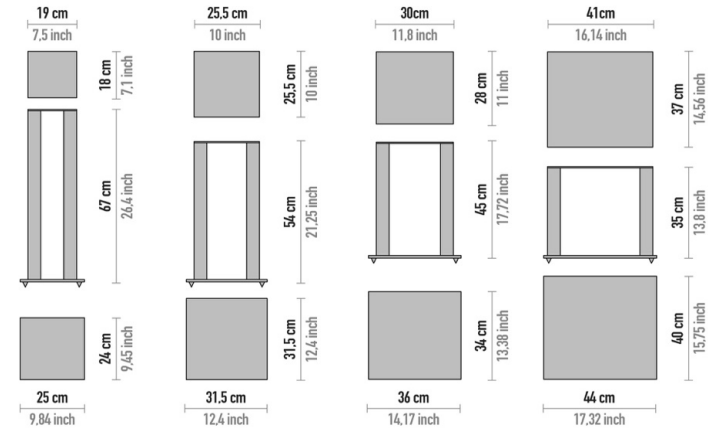

[Classic SPEAKERS STAND]

Loudspeakers stand dedicated to Harbet p3esr MKII	67	black	silver	CSP36K	1.380,00
Loudspeakers stand dedicated to Harbet M30	54	black	silver	CSM354	1.584,00
Loudspeakers stand dedicated to Harbet S.HL5	45	black	silver	CSHL45	1.680,00
Loudspeakers stand dedicated to Harbet M40.1	35	black	silver	CSM435	1.815,00