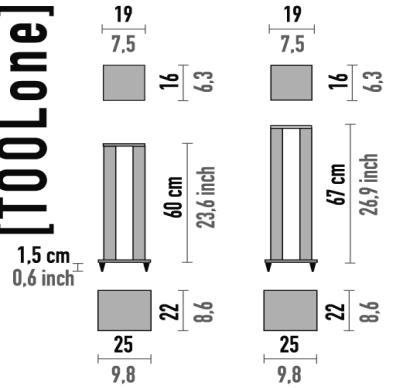

MusicTools - TecSArt - Tarif public TTC 2022

MODEL	h cm	colour	finish	code	€ pair price	MODEL	h cm	colour	finish	code	€ pair price

[TOOLone]

60	black	gold	TEN60G		
60	black	chrome	TEN60S	1.350,00	
67	black	gold	TEN67G		
67	black	chrome	TEN67S	1.350,00