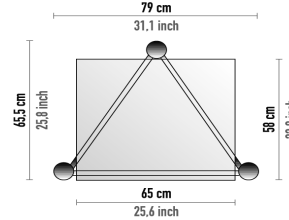

[ISOstatic grand]

120 kg.
264 lbs

38	silver	chrome	IES38S	
38	black	gold	IEN38G	
38	black	chrome	IEN38S	1.185,00
27,5	silver	chrome	IES27S	
27,5	black	gold	IEN27G	
27,5	black	chrome	IEN27S	1.185,00