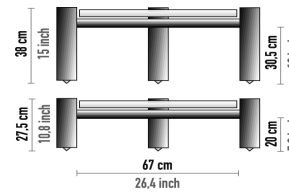

[ISOstatic flooramp]

120 kg.
264 lbs

20	silver	chrome	IPS50S	
20	black	gold	IPN50G	
20	black	chrome	IPN50S	1.185,00

[ISOstatic grand]

120 kg.
264 lbs

38	silver	chrome	IES38S	
38	black	gold	IEN38G	
38	black	chrome	IEN38S	1.185,00
27,5	silver	chrome	IES27S	
27,5	black	gold	IEN27G	
27,5	black	chrome	IEN27S	1.185,00

[ISOstatic]

120 kg.
264 lbs

38	silver	chrome	ICS38S	
38	black	gold	ICN38G	
38	black	chrome	ICN38S	1.083,00
27,5	silver	chrome	ICS27S	
27,5	black	gold	ICN27G	
27,5	black	chrome	ICN27S	1.083,00
20	silver	chrome	ICS20S	
20	black	gold	ICN20G	
20	black	chrome	ICN20S	1.083,00