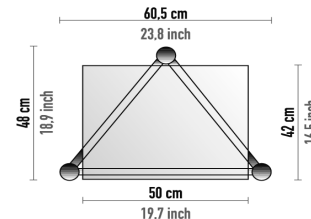

[ISOshelf]

90 kg.
198 lbs

32	black		IFN32F	
32	silver		IFS32F	597,00
27	black		IFN27F	
27	silver		IFS27F	597,00
17	black		IFN17F	
17	silver		IFS17F	597,00
32	black	adjustable spikes	IFN32R	
32	silver	under top	IFS32R	699,00
27	black	adjustable spikes	IFN27R	
27	silver	under top	IFS27R	699,00
17	black	adjustable spikes	IFN17R	
17	silver	under top plane	IFS17R	699,00