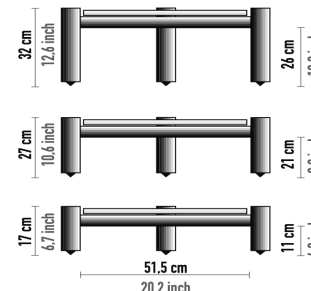

[ISOshelf]

90 kg.
198 lbs

32	black		IFN32F	
32	silver		IFS32F	597,00
27	black		IFN27F	
27	silver		IFS27F	597,00
17	black		IFN17F	
17	silver		IFS17F	597,00
32	black	adjustable spikes	IFN32R	
32	silver	under top	IFS32R	699,00
27	black	adjustable spikes	IFN27R	
27	silver	under top	IFS27R	699,00
17	black	adjustable spikes	IFN17R	
17	silver	under top plane	IFS17R	699,00