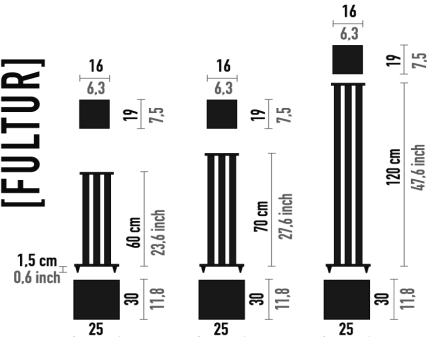

[FULTUR]

60	black	gold	FRN60G		
60	black	silver	FRN60S	762,00	
70	black	gold	FRN70G		
70	black	silver	FRN70S	762,00	
120	black	gold	FRN12G		
120	black	silver	FRN12S	795,00