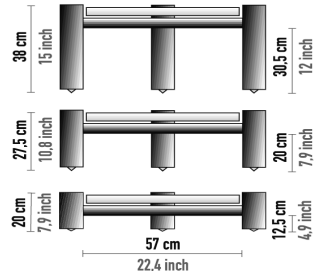

[ISOstatic flooramp]

120 kg.
264 lbs

20	silver	chrome	IPS50S	
20	black	gold	IPN50G	
20	black	chrome	IPN50S	1.185,00

[ISOstatic grand]

120 kg.
264 lbs

38	silver	chrome	IES38S	
38	black	gold	IEN38G	
38	black	chrome	IEN38S	1.185,00
27,5	silver	chrome	IES27S	
27,5	black	gold	IEN27G	
27,5	black	chrome	IEN27S	1.185,00

[ISOstatic]

120 kg.
264 lbs

38	silver	chrome	ICS38S	
38	black	gold	ICN38G	
38	black	chrome	ICN38S	1.083,00
27,5	silver	chrome	ICS27S	
27,5	black	gold	ICN27G	
27,5	black	chrome	ICN27S	1.083,00
20	silver	chrome	ICS20S	
20	black	gold	ICN20G	
20	black	chrome	ICN20S	1.083,00