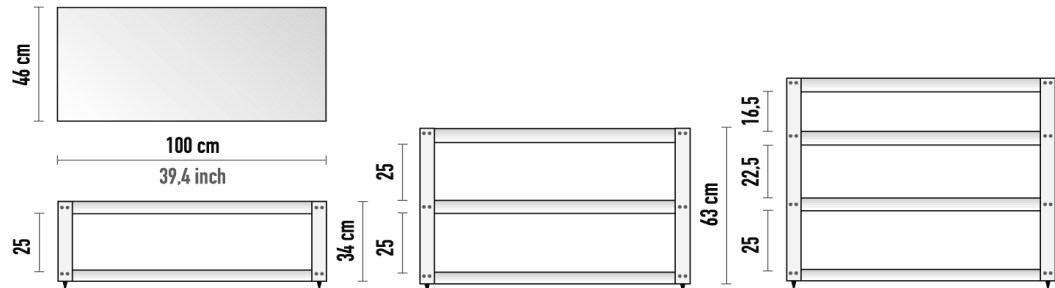

34	2	white oak	AAR102	
34	2	black	AAN102	
34	2	cherry	AAC102	
34	2	wengè	AAW102	
34	2	white	AAO102	1.320,00
63	3	white oak	AAR103	
63	3	black	AAN103	
63	3	cherry	AAC103	
63	3	wengè	AAW103	
63	3	white	AAO103	1.845,00
81	4	white oak	AAR104	
81	4	black	AAN104	
81	4	cherry	AAC104	
81	4	wengè	AAW104	
81	4	white	AAO104	2.370,00
104	5	white oak	AAR105	
104	5	black	AAN105	
104	5	cherry	AAC105	
104	5	wengè	AAW105	
104	5	white	AAO105	2.895,00