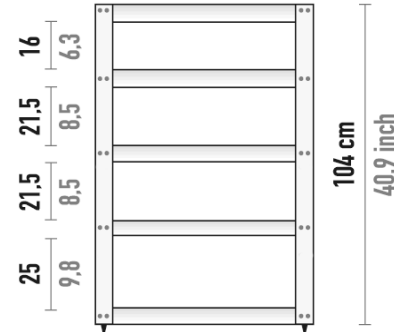

[ISOshelf]

90 kg.
198 lbs

32	black		IFN32F	
32	silver		IFS32F	597,00
27	black		IFN27F	
27	silver		IFS27F	597,00
17	black		IFN17F	
17	silver		IFS17F	597,00
32	black	adjustable spikes	IFN32R	
32	silver	under top	IFS32R	699,00
27	black	adjustable spikes	IFN27R	
27	silver	under top	IFS27R	699,00
17	black	adjustable spikes	IFN17R	
17	silver	under top plane	IFS17R	699,00

[[ISOsquare]] WOOD

h cm	colour	finish	code	€ each shelf price
18	black	Wengè chrome	IRN18W	
18	black	white oak chrome	IRN18R	
18	black	black chrome	IRN18N	
18	silver	Wengè chrome	IRS18W	
18	silver	white oak chrome	IRS18R	
18	silver	black chrome	IRS18N	1.455,00
28	black	Wengè chrome	IRN28W	
28	black	white oak chrome	IRN28R	
28	black	black chrome	IRN28N	
28	silver	Wengè chrome	IRS28W	
28	silver	white oak chrome	IRS28R	
28	silver	black chrome	IRS28N	1.455,00
40	black	Wengè chrome	IRN40W	
40	black	white oak chrome	IRN40R	
40	black	black chrome	IRN40N	
40	silver	Wengè chrome	IRS40W	
40	silver	white oak chrome	IRS40R	
40	silver	black chrome	IRS40N	1.455,00

[[ISOsquare]] GLASS

18	black	Glass	IRN18V	
18	silver	Glass	IRS18V	1.374,00
28	black	Glass	IRN28V	
28	silver	Glass	IRS28V	1.374,00
40	black	Glass	IRN40V	
40	silver	Glass	IRS40V	1.374,00

[Alica]

90 kg.
198 lbs