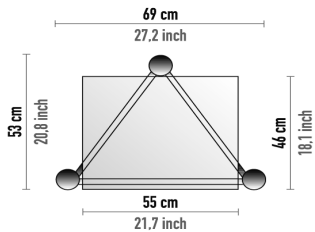

[ISOstatic flooramp]

120 kg.
264 lbs

20	silver	chrome	IPS50S	
20	black	gold	IPN50G	
20	black	chrome	IPN50S	1.185,00

[ISOstatic grand]

120 kg.
264 lbs

38	silver	chrome	IES38S	
38	black	gold	IEN38G	
38	black	chrome	IEN38S	1.185,00
27,5	silver	chrome	IES27S	
27,5	black	gold	IEN27G	
27,5	black	chrome	IEN27S	1.185,00

[ISOstatic]

120 kg.
264 lbs

38	silver	chrome	ICS38S	
38	black	gold	ICN38G	
38	black	chrome	ICN38S	1.083,00
27,5	silver	chrome	ICS27S	
27,5	black	gold	ICN27G	
27,5	black	chrome	ICN27S	1.083,00
20	silver	chrome	ICS20S	
20	black	gold	ICN20G	
20	black	chrome	ICN20S	1.083,00