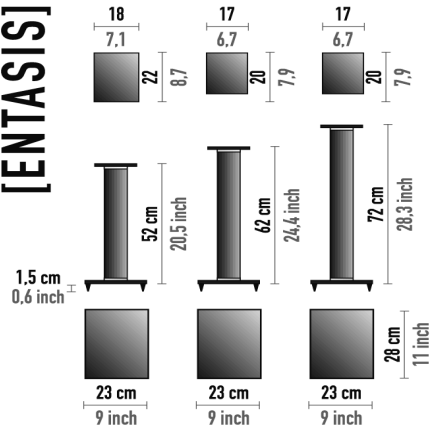

[ENTASIS]

52	black	gold	ESN50G		
52	black	chrome	ESN50S		
52	silver	chrome	ESS50S	900,00	
62	black	gold	ESN60G		
62	black	chrome	ESN60S		
62	silver	chrome	ESS60S	900,00	
72	black	gold	ESN70G		
72	black	chrome	ESN70S		
72	silver	chrome	ESS70S	900,00