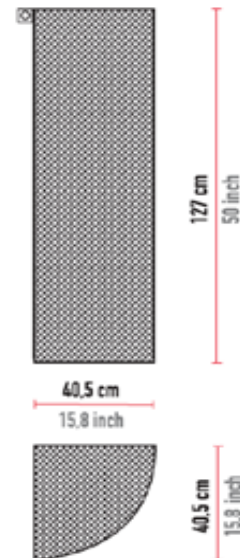

STREAM-LINE upgrading audio

MODEL	dim.	code	€ each price	MODEL	dim.	colour	code	€ each price
-------	------	------	--------------	-------	------	--------	------	--------------

[stream-line ENERGY IMAGE]

ENERGY IMAGE microperforated fabric 80x120 cm photo EYE120 **1355,00**
ENERGY IMAGE microperforated fabric 90x140 cm photo EYE140 **1618,00**

[stream-line ENERGY DRESS]

ENERGY DRESS microperforated fabric 40,5x h 127 cm beige EYS126 **930,00**
ENERGY SOFA microfiber fabric ø 85 - h 70 cm black EAN857 **512,00**