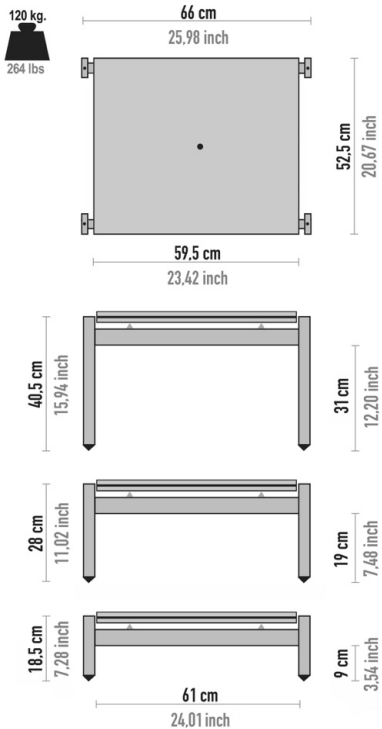

[[ISOsquare]] WOOD

h cm	colour	finish	code	€ each shelf price
18	black	Wengè chrome	IRN18W	
18	black	white oak chrome	IRN18R	
18	black	black chrome	IRN18N	
18	silver	Wengè chrome	IRS18W	
18	silver	white oak chrome	IRS18R	
18	silver	black chrome	IRS18N	1.455,00
28	black	Wengè chrome	IRN28W	
28	black	white oak chrome	IRN28R	
28	black	black chrome	IRN28N	
28	silver	Wengè chrome	IRS28W	
28	silver	white oak chrome	IRS28R	
28	silver	black chrome	IRS28N	1.455,00
40	black	Wengè chrome	IRN40W	
40	black	white oak chrome	IRN40R	
40	black	black chrome	IRN40N	
40	silver	Wengè chrome	IRS40W	
40	silver	white oak chrome	IRS40R	
40	silver	black chrome	IRS40N	1.455,00