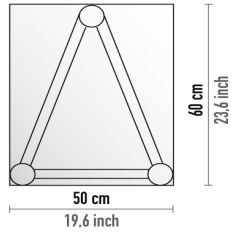

MusicTools - TecSArt - Tarif public TTC 2022

MODEL	h cm	colour	finish	code	€ each shelf price	MODEL	h cm	colour	finish	code	€ each shelf price

[ISOstatic flooramp]

120 kg.
264 lbs

20	silver	chrome	IPS50S	
20	black	gold	IPN50G	
20	black	chrome	IPN50S	1.185,00